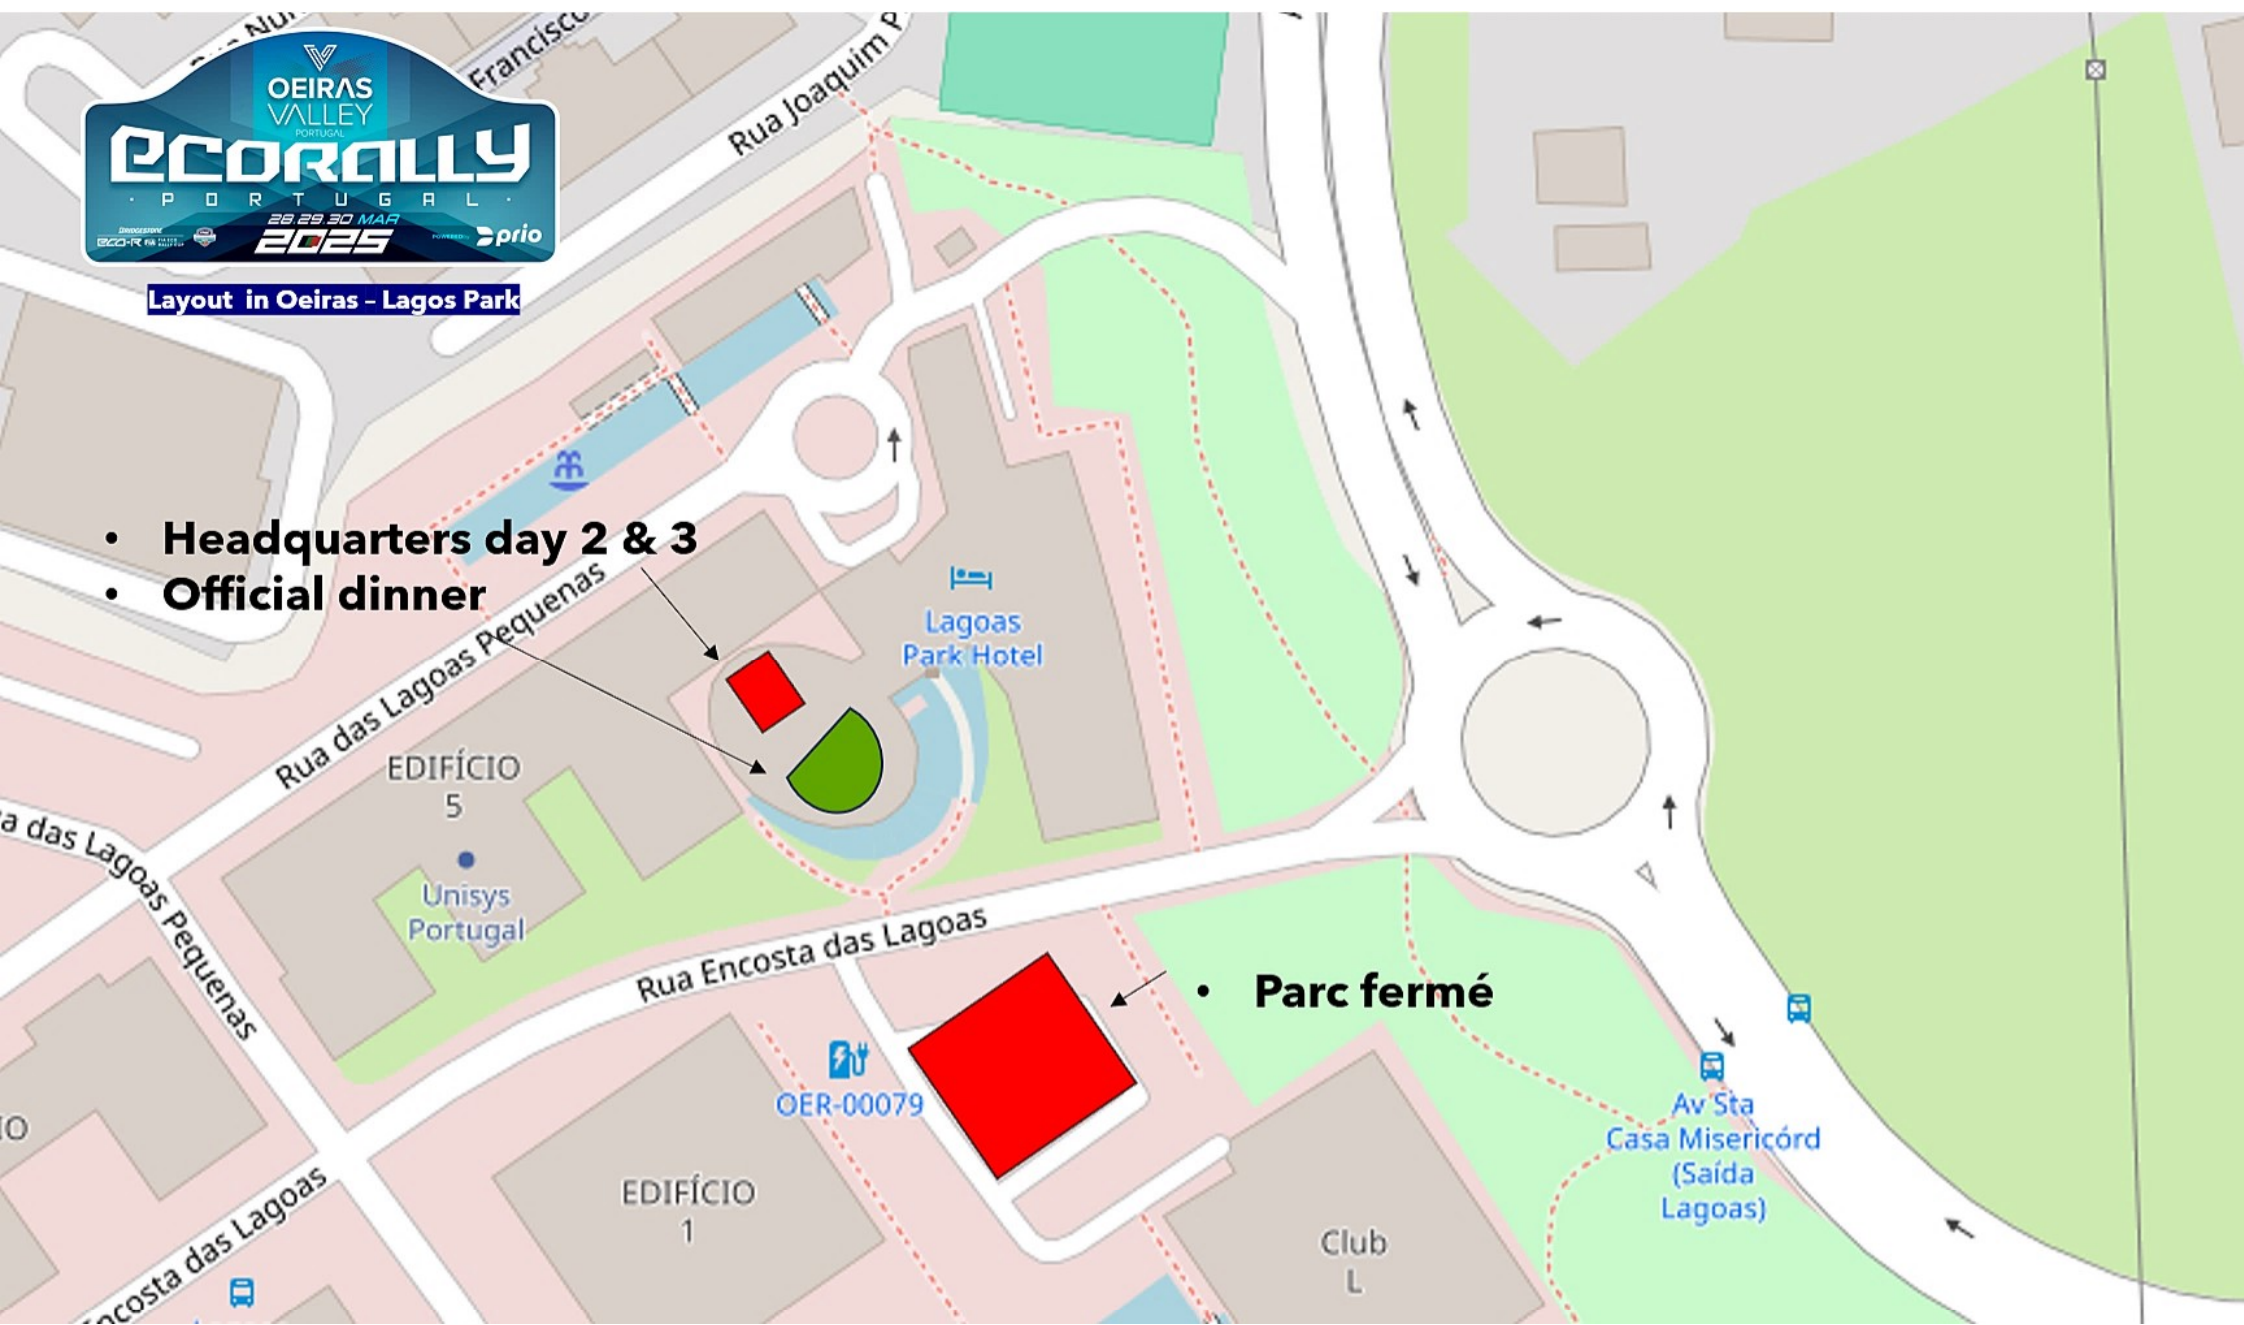

Layout in Oeiras - Lagoas Park

- **Headquarters day 2 & 3**
- **Official dinner**

• **Parc fermé**

OER-00079

Av Sta Casa Misericórd (Saída Lagoas)

Layout in Termas de Monfortinho

- **Administrative Checks**
- **Headquarters day 1**

- **Technical Checks**

public CCS charging point

Hotel Fonte Santa

Hotel Astória

public CCS charging point

- **Parc fermé**